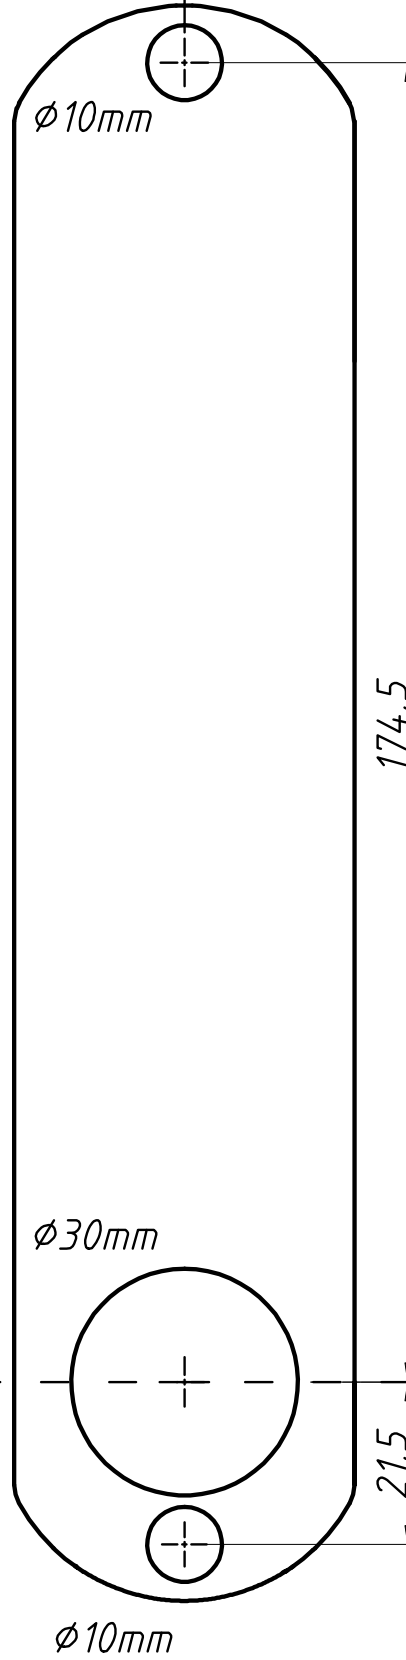

# DOOR EDGE

- 70mm Backset. From outside fold along left edge of door
- 60mm Backset. From outside fold along left edge of door
- 55mm Backset. From outside fold along left edge of door
- 50mm Backset. From outside fold along left edge of door
- 45mm Backset. From outside fold along left edge of door
- 40mm Backset. From outside fold along left edge of door
- 35mm Backset. From outside fold along left edge of door

Centre line of Latch

# TEMPLATE

- 35mm Backset. From outside fold along right edge of door
- 40mm Backset. From outside fold along right edge of door
- 45mm Backset. From outside fold along right edge of door
- 50mm Backset. From outside fold along right edge of door
- 55mm Backset. From outside fold along right edge of door
- 60mm Backset. From outside fold along right edge of door
- 70mm Backset. From outside fold along right edge of door

# DOOR EDGE