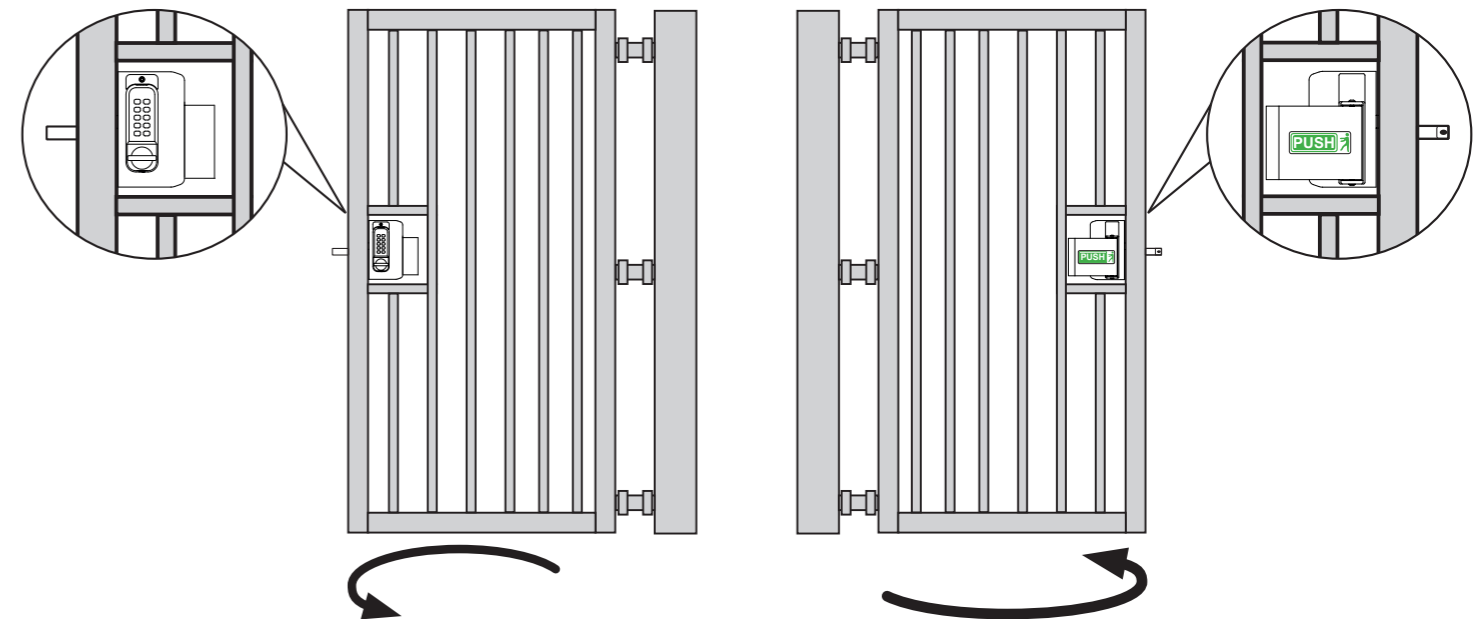

BL3080 MG Pro ECP - PUSH LEFT HAND

Keypad Side of Gate
Hinged on the **Left**
Opens towards you when opening

Push Pad Side of Gate
Hinged on the **Right**
Opens away from you when opening

BL3080 MG Pro ECP - PUSH RIGHT HAND

Keypad Side of Gate
Hinged on the **Right**
Opens towards you when opening

Push Pad Side of Gate
Hinged on the **Left**
Opens away from you when opening

BL3080 MG Pro ECP - PULL LEFT HAND

Keypad Side of Gate
Hinged on the **Left**
Opens away from you when opening

Pull Pad Side of Gate
Hinged on the **Right**
Opens towards you when opening

BL3080 MG Pro ECP - PULL RIGHT HAND

Keypad Side of Gate
Hinged on the **Right**
Opens away from you when opening

Pull Pad Side of Gate
Hinged on the **Left**
Opens towards you when opening