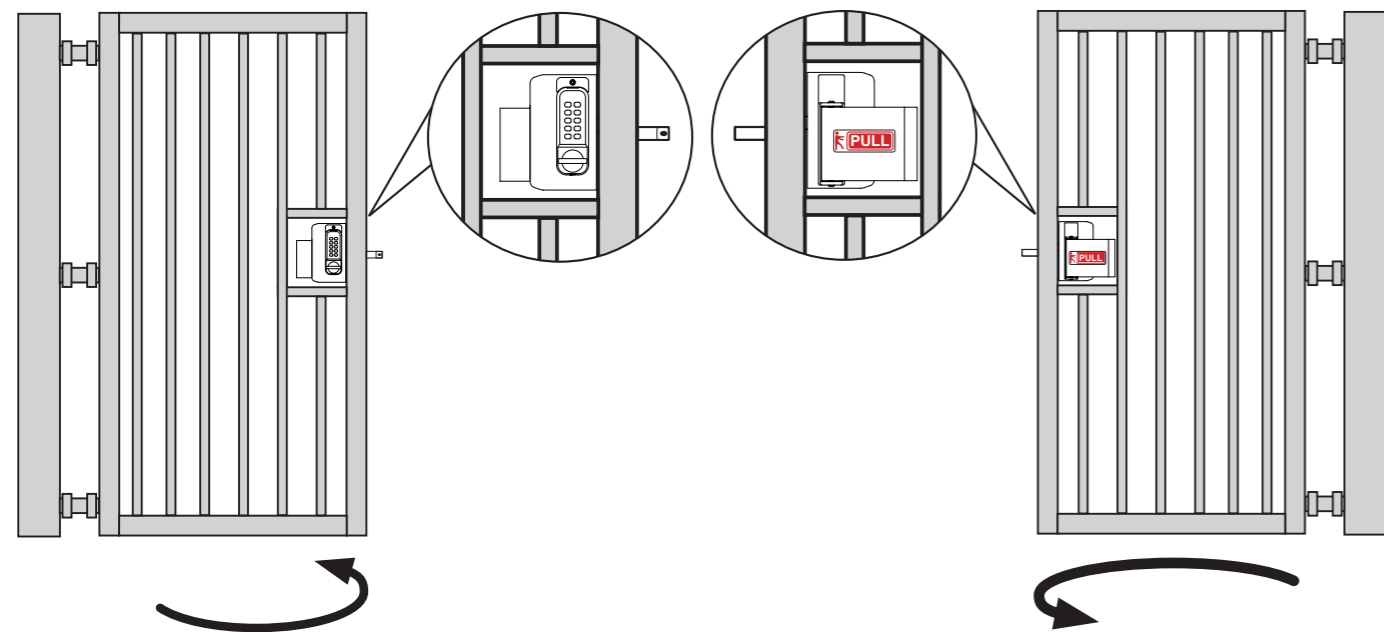

BL3080 MG Pro ECP - PUSH LEFT HAND

Keypad Side of Gate
Hinged on the **Left**
Opens towards you when opening

Push Pad Side of Gate
Hinged on the **Right**
Opens away from you when opening

BL3080 MG Pro ECP - PUSH RIGHT HAND

Keypad Side of Gate
Hinged on the **Right**
Opens towards you when opening

Push Pad Side of Gate
Hinged on the **Left**
Opens away from you when opening

BL3080 MG Pro ECP - PULL LEFT HAND

Keypad Side of Gate
Hinged on the **Left**
Opens away from you when opening

Pull Pad Side of Gate
Hinged on the **Right**
Opens towards you when opening

BL3080 MG Pro ECP - PULL RIGHT HAND

Keypad Side of Gate
Hinged on the **Right**
Opens away from you when opening

Pull Pad Side of Gate
Hinged on the **Left**
Opens towards you when opening