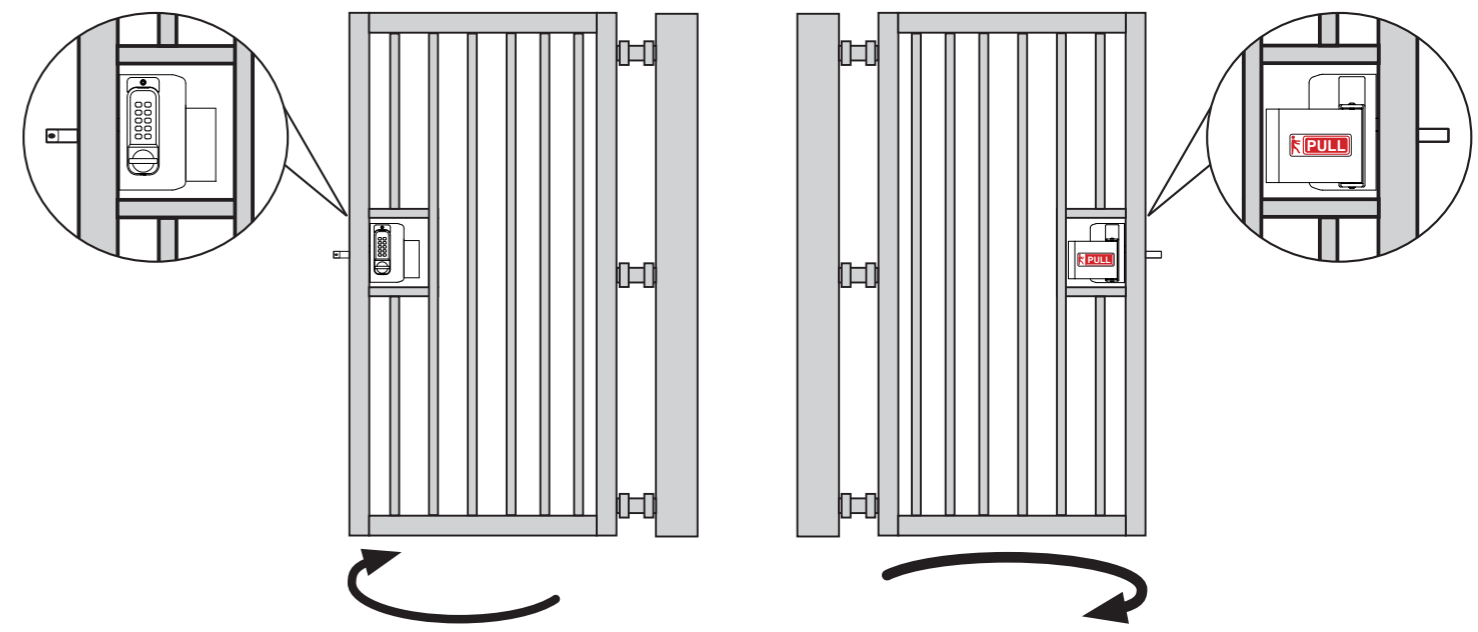

BL3080 MG Pro ECP - PUSH LEFT HAND

Keypad Side of Gate
Hinged on the **Left**
Opens towards you when opening

Push Pad Side of Gate
Hinged on the **Right**
Opens away from you when opening

BL3080 MG Pro ECP - PUSH RIGHT HAND

Keypad Side of Gate
Hinged on the **Right**
Opens towards you when opening

Push Pad Side of Gate
Hinged on the **Left**
Opens away from you when opening

BL3080 MG Pro ECP - PULL LEFT HAND

Keypad Side of Gate
Hinged on the **Left**
Opens away from you when opening

Pull Pad Side of Gate
Hinged on the **Right**
Opens towards you when opening

BL3080 MG Pro ECP - PULL RIGHT HAND

Keypad Side of Gate
Hinged on the **Right**
Opens away from you when opening

Pull Pad Side of Gate
Hinged on the **Left**
Opens towards you when opening