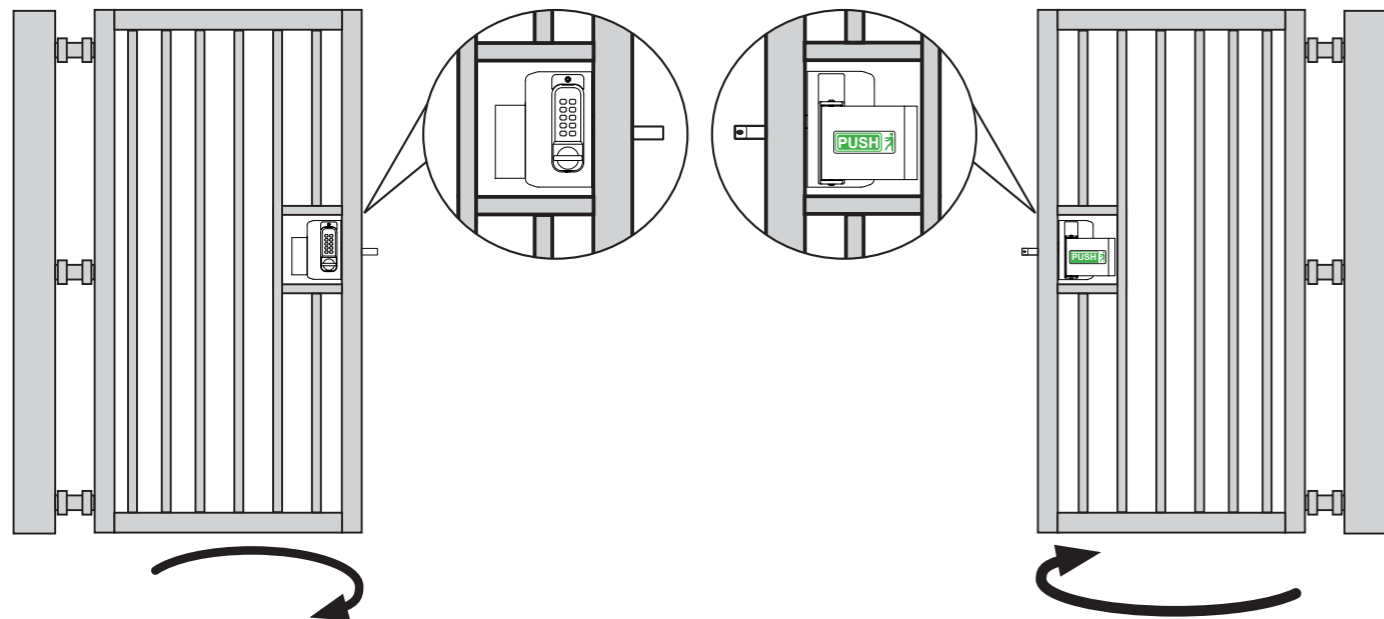

BL3080 MG Pro ECP - PUSH LEFT HAND

Keypad Side of Gate
Hinged on the **Left**
Opens towards you when opening

Push Pad Side of Gate
Hinged on the **Right**
Opens away from you when opening

BL3080 MG Pro ECP - PUSH RIGHT HAND

Keypad Side of Gate
Hinged on the **Right**
Opens towards you when opening

Push Pad Side of Gate
Hinged on the **Left**
Opens away from you when opening

BL3080 MG Pro ECP - PULL LEFT HAND

Keypad Side of Gate
Hinged on the **Left**
Opens away from you when opening

Pull Pad Side of Gate
Hinged on the **Right**
Opens towards you when opening

BL3080 MG Pro ECP - PULL RIGHT HAND

Keypad Side of Gate
Hinged on the **Right**
Opens away from you when opening

Pull Pad Side of Gate
Hinged on the **Left**
Opens towards you when opening