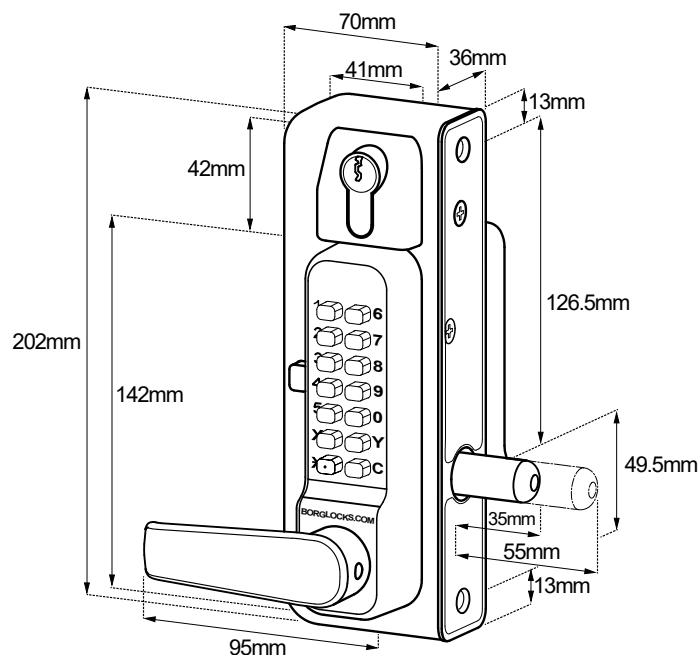

PRODUCT DIMENSIONS

WWW.BORGLOCKS.COM

TEL: 01708 225700

Borg Locks (UK) Ltd Unit 9 Upminster Trading Park, Warley Street, Upminster, Essex RM14 3PJ UK