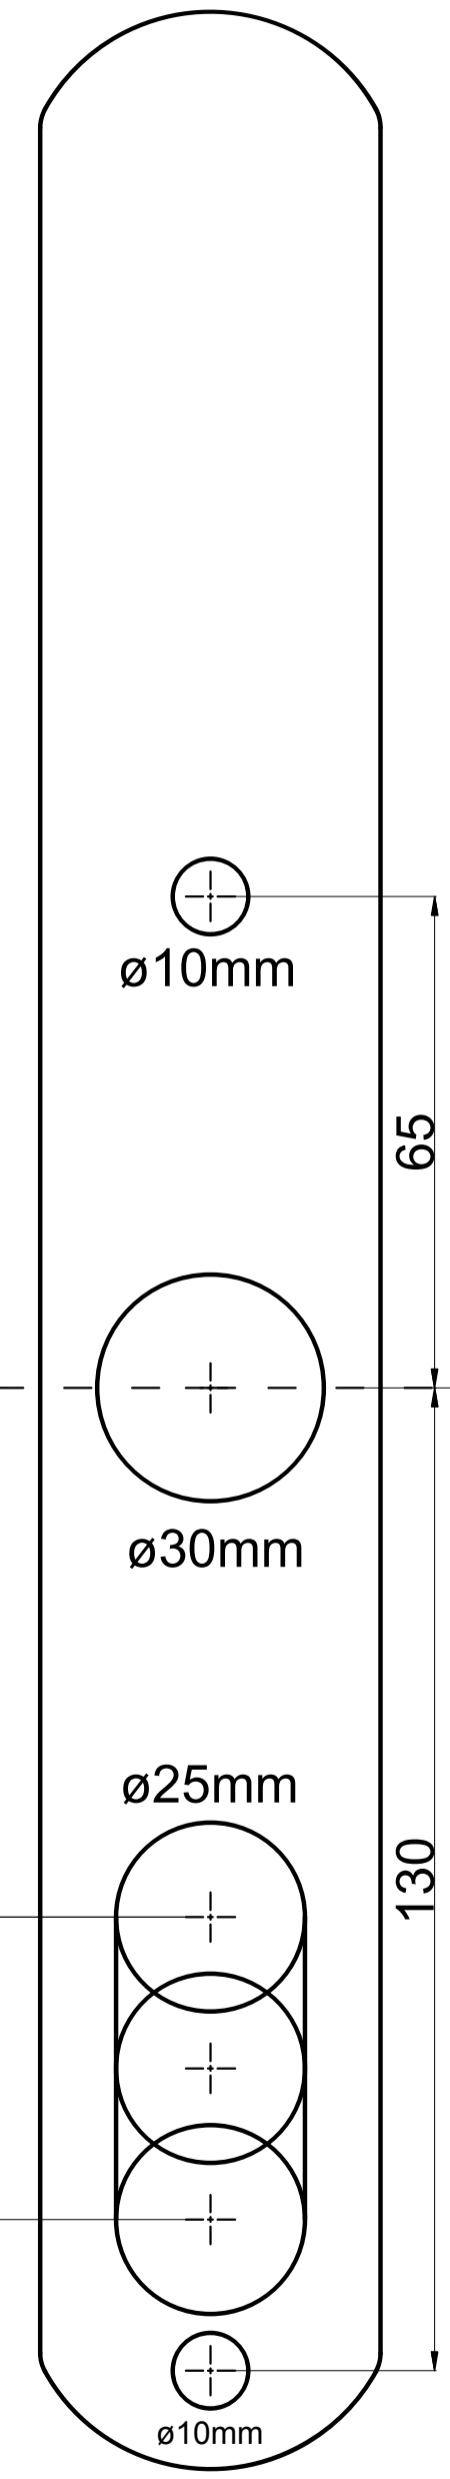

DOOR EDGE

- 70mm Backset. From outside fold along left edge of door
- 60mm Backset. From outside fold along left edge of door
- 55mm Backset. From outside fold along left edge of door
- 50mm Backset. From outside fold along left edge of door
- 45mm Backset. From outside fold along left edge of door
- 40mm Backset. From outside fold along left edge of door
- 35mm Backset. From outside fold along left edge of door

Centre line of Latch

70

40

BL6100 MK4 TEMPLATE

- 35mm Backset. From outside fold along right edge of door
- 40mm Backset. From outside fold along right edge of door
- 45mm Backset. From outside fold along right edge of door
- 50mm Backset. From outside fold along right edge of door
- 55mm Backset. From outside fold along right edge of door
- 60mm Backset. From outside fold along right edge of door
- 70mm Backset. From outside fold along right edge of door

DOOR EDGE